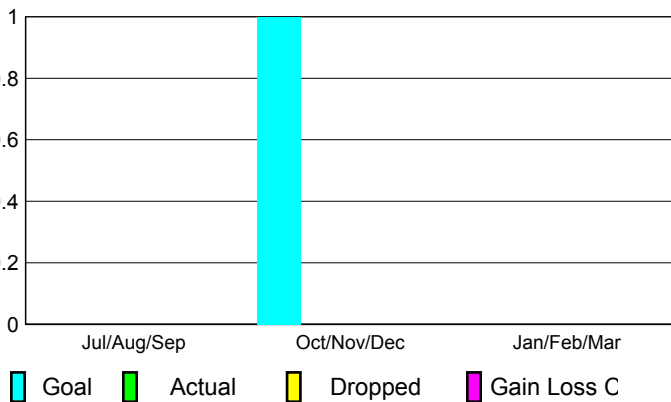

2008-2009 GMT Quarterly Report for District (or Undistricted) **District 110AZ**

GMT: **HOWARD PATRICK LEE**

Location: **NETHERLANDS**

GMT CA: **4**

CLUBS

Club Results 2008-2009

Clubs 2007-2008

Month	New Club Goal	Actual New Clubs	Actual Dropped Clubs	Gain/Loss of Clubs	Gain/Loss of Clubs
Jul/Aug/Sep	0	0	0	0	0
Oct/Nov/Dec	1	0	0	0	0
Jan/Feb/Mar	0	0	0	0	0
Totals	1	0	0	0	0

Club Results 2008-2009

Goal, New, Dropped, Gain/Loss

MEMBERSHIP

Membership Results 2008-2009

Membership 2007-2008

Month	Net Memb Goal	Actual New Memb	Actual Dropped Memb	Gain/Loss of Memb	Gain/Loss of Memb
Jul/Aug/Sep	-3	46	-34	12	-7
Oct/Nov/Dec	20	11	-15	-4	11
Jan/Feb/Mar	-3	43	-5	38	8
Totals	14	100	-54	46	12