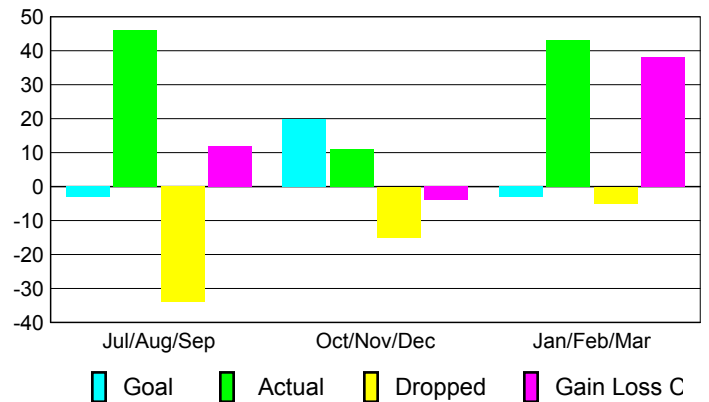

Club Results 2008-2009

Goal, New, Dropped, Gain/Loss

MEMBERSHIP

Membership Results 2008-2009

Membership 2007-2008

Month	Net Memb Goal	Actual New Memb	Actual Dropped Memb	Gain/Loss of Memb	Gain/Loss of Memb
Jul/Aug/Sep	-3	46	-34	12	-7
Oct/Nov/Dec	20	11	-15	-4	11
Jan/Feb/Mar	-3	43	-5	38	8
Totals	14	100	-54	46	12

Membership Results 2008-2009

Goal, New, Dropped, Gain/Loss

Comparison of Club Gain/Loss

Current Year Compared to the Previous Year

Comparison of Membership Gain/Loss

Current Year Compared to the Previous Year