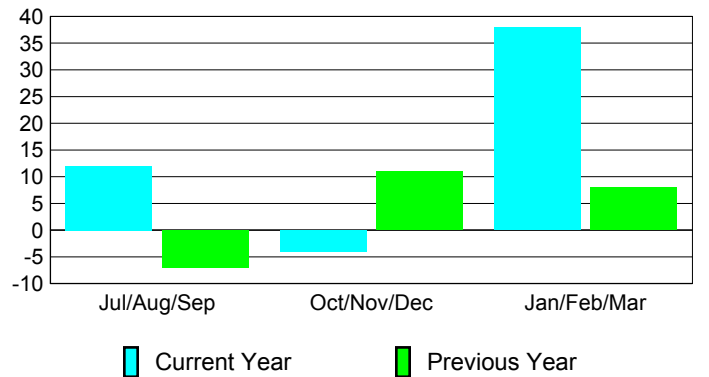

Club Results 2008-2009

Goal, New, Dropped, Gain/Loss

MEMBERSHIP

Membership Results 2008-2009

Membership 2007-2008

Month	Net Memb Goal	Actual New Memb	Actual Dropped Memb	Gain/Loss of Memb	Gain/Loss of Memb
Jul/Aug/Sep	-3	46	-34	12	-7
Oct/Nov/Dec	20	11	-15	-4	11
Jan/Feb/Mar	-3	43	-5	38	8
Totals	14	100	-54	46	12

Membership Results 2008-2009

Goal, New, Dropped, Gain/Loss

Comparison of Club Gain/Loss

Current Year Compared to the Previous Year

Comparison of Membership Gain/Loss

Current Year Compared to the Previous Year

YTD Status Quo Clubs 2008-2009

Status Quo Clubs Compared to Status Quo Members

Gender Comparison 2008-2009